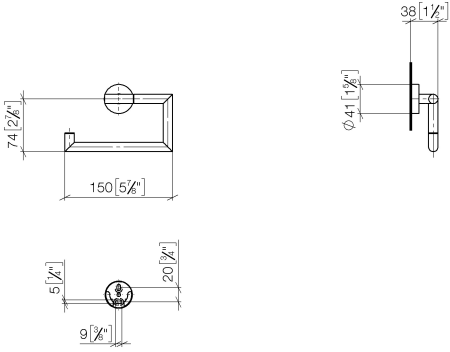

83 500 979

- width 150mm
- height 95 mm
- rosette Ø 40 mm
- 40mm projection

Fits: LISSÉ, META

	Chrome	83 500 979-00
	Brushed Platinum	83 500 979-06
	Dark Chrome	83 500 979-19
	Light Gold	83 500 979-26
	Brushed Light Gold	83 500 979-27
	Matte Black	83 500 979-33
	Brushed Bronze	83 500 979-42
	Brushed Champagne (22kt Gold)	83 500 979-46
	Champagne (22kt Gold)	83 500 979-47
	Brushed Chrome	83 500 979-93
	Brushed Dark Platinum	83 500 979-99

83 500 979

mm [inches]

83 500 979

Parts for other finishes can be found here: Brushed Platinum

Spare parts list

No.	Item Number	Name	Quantity used	Delivery time
1	90 28 22 626 00-00	holder	1	10
2	05 17 97 561 01-00	holder	1	10
3	90 31 11 038 00 90	pin	2	2
4	90 14 10 060 00 90	seal	1	2
5	08 27 97 500-00	rosette	1	10
6	08 30 11 516 90	ring	1	2
7	05 17 97 501 01 90	fixing set	1	2
8	08 17 97 559 90	holder	1	2
9	08 17 97 501 07	holder	1	2
10	05 30 31 025 00 90	fixing set	1	2
11	05 30 11 519 00 90	disc	1	2